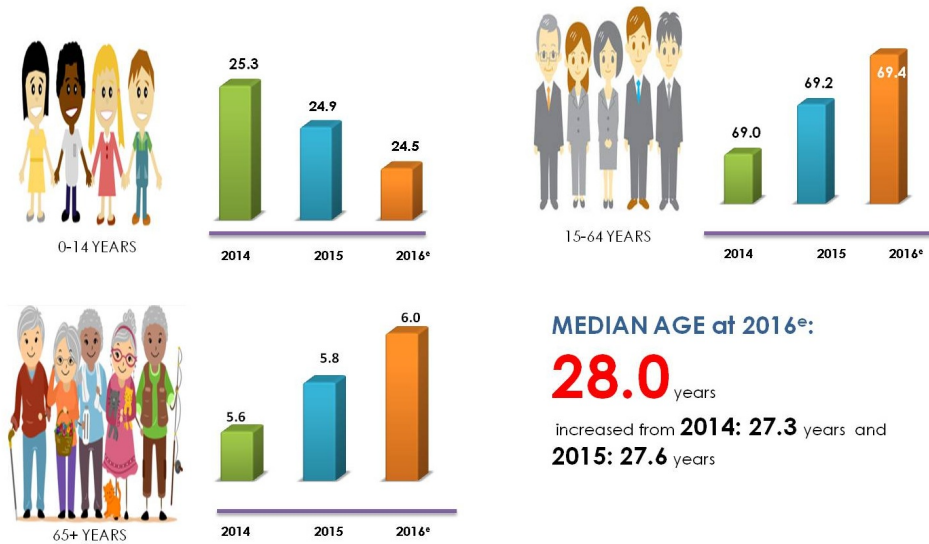

AGE STRUCTURE

Distribution of population by age groups in 2016 showed no major difference as compared with the year 2015. Population in group 0-14 years old decreased 0.4 percentage point at 2016 (24.5%) as compared to 2015 (24.9%).

Working age population, 15-64 years old, increased by 0.2 percentage point at 2016 as compared to 2015. Subsequently, population aged 65 years and above was also increased by 0.2 percentage points at the same period.

POPULATION COMPOSITION BY AGE GROUP AND MEDIAN AGE, MALAYSIA, 2014-2016