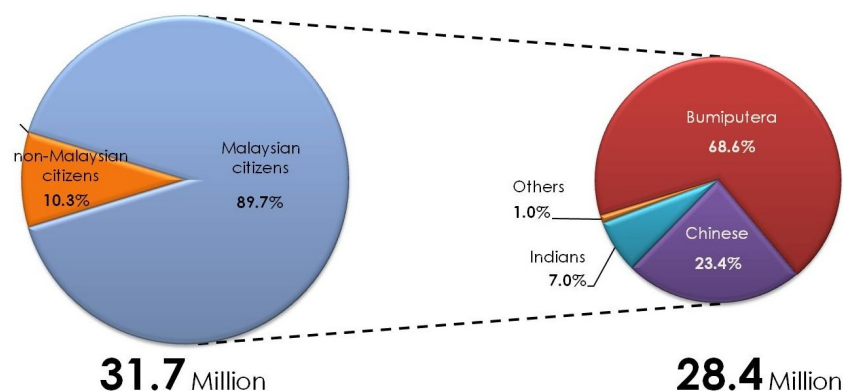

PRESS RELEASE
CURRENT POPULATION ESTIMATES, MALAYSIA, 2014-2016

POPULATION SIZE AND GROWTH

In 2016, total population of Malaysia is estimated at 31.7 million persons, an increase of 0.5 million persons as compared to 31.2 million persons in 2015 with 1.5 per cent population growth rate for the same period.

POPULATION OF MALAYSIA 2014-2016

ETHNIC COMPOSITION

Among Malaysian citizens, ethnic Bumiputera recorded the highest percentage with 68.6 per cent, followed by Chinese (23.4 %), Indians (7.0 %) and Others (1.0 %). The percentage of non-Malaysian citizen in 2016 was at 10.3 per cent out of total population in Malaysia.

POPULATION DISTRIBUTION BY ETHNIC GROUP, MALAYSIA, 2016^e

AGE STRUCTURE

Distribution of population by age groups in 2016 showed no major difference as compared with the year 2015. Population in group 0-14 years old decreased 0.4 percentage point at 2016 (24.5%) as compared to 2015 (24.9%).

Working age population, 15-64 years old, increased by 0.2 percentage point at 2016 as compared to 2015. Subsequently, population aged 65 years and above was also increased by 0.2 percentage points at the same period.