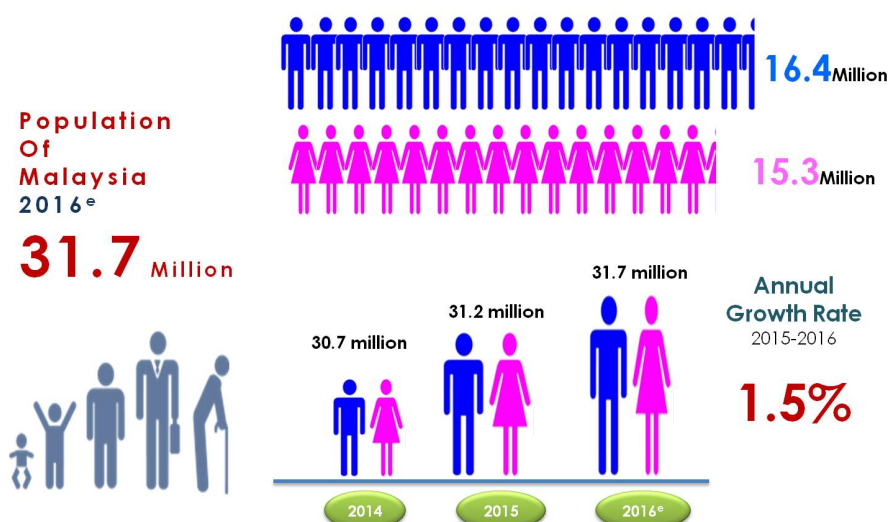

PRESS RELEASE
CURRENT POPULATION ESTIMATES, MALAYSIA, 2014-2016

POPULATION SIZE AND GROWTH

In 2016, total population of Malaysia is estimated at 31.7 million persons, an increase of 0.5 million persons as compared to 31.2 million persons in 2015 with 1.5 per cent population growth rate for the same period.

POPULATION OF MALAYSIA 2014-2016

ETHNIC COMPOSITION

Among Malaysian citizens, ethnic Bumiputera recorded the highest percentage with 68.6 per cent, followed by Chinese (23.4 %), Indians (7.0 %) and Others (1.0 %). The percentage of non-Malaysian citizen in 2016 was at 10.3 per cent out of total population in Malaysia.

POPULATION DISTRIBUTION BY ETHNIC GROUP, MALAYSIA, 2016^e

AGE STRUCTURE

Distribution of population by age groups in 2016 showed no major difference as compared with the year 2015. Population in group 0-14 years old decreased 0.4 percentage point at 2016 (24.5%) as compared to 2015 (24.9%).

Working age population, 15-64 years old, increased by 0.2 percentage point at 2016 as compared to 2015. Subsequently, population aged 65 years and above was also increased by 0.2 percentage points at the same period.