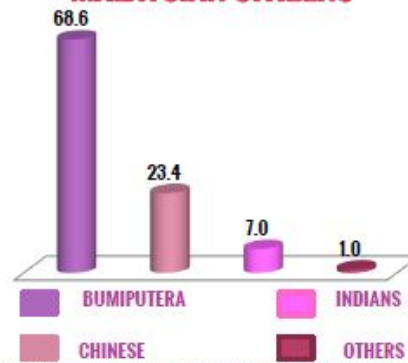

POPULATION OF MALAYSIA 2014-2016

ETHNIC COMPOSITION

Among Malaysian citizens, ethnic Bumiputera recorded the highest percentage with 68.6 per cent, followed by Chinese (23.4 %), Indians (7.0 %) and Others (1.0 %). The percentage of non-Malaysian citizen in 2016 was at 10.3 per cent out of total population in Malaysia.

POPULATION COMPOSITION BY AGE GROUP AND MEDIAN AGE, MALAYSIA, 2014-2016

POPULATION DISTRIBUTION BY STATE, MALAYSIA, 2016^e

Selangor recorded the highest percentage of population in 2016 (19.9%) followed by Sabah (12.0%) and Johor (11.5%). While W.P. Labuan and W.P. Putrajaya recorded the smallest percentage of population with 0.3 per cent respectively.

107

MALES PER 100 FEMALES

SEX RATIO

DEPENDENCY RATIO

44.0

PERSON TO THE 100 PERSONS IN THE WORKING AGE POPULATION (15-64 YEARS)

28.0

YEARS

MEDIAN AGE

0-14 YEARS → **24.5%**
15-64 YEARS → **69.5%**
65+ YEARS → **6.0%**

% ETHNIC GROUP OF MALAYSIAN CITIZENS

Further information can be obtained from website www.statistics.gov.my

*Note: ^e Estimates