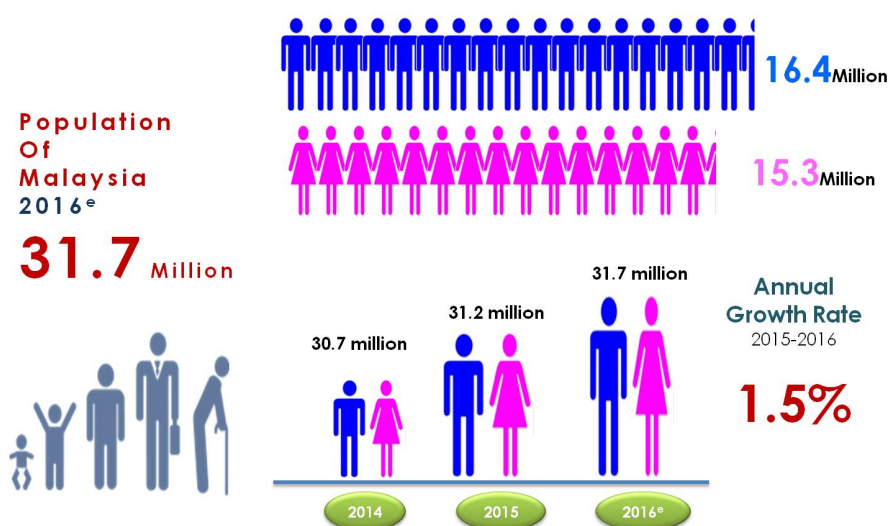

PRESS RELEASE
CURRENT POPULATION ESTIMATES, MALAYSIA, 2014-2016

POPULATION SIZE AND GROWTH

In 2016, total population of Malaysia is estimated at 31.7 million persons, an increase of 0.5 million persons as compared to 31.2 million persons in 2015 with 1.5 per cent population growth rate for the same period.

POPULATION OF MALAYSIA 2014-2016

ETHNIC COMPOSITION

Among Malaysian citizens, ethnic Bumiputera recorded the highest percentage with 68.6 per cent, followed by Chinese (23.4 %), Indians (7.0 %) and Others (1.0 %). The percentage of non-Malaysian citizen in 2016 was at 10.3 per cent out of total population in Malaysia.

POPULATION DISTRIBUTION BY ETHNIC GROUP, MALAYSIA, 2016^e

AGE STRUCTURE

Distribution of population by age groups in 2016 showed no major difference as compared with the year 2015. Population in group 0-14 years old decreased 0.4 percentage point at 2016 (24.5%) as compared to 2015 (24.9%).

Working age population, 15-64 years old, increased by 0.2 percentage point at 2016 as compared to 2015. Subsequently, population aged 65 years and above was also increased by 0.2 percentage points at the same period.