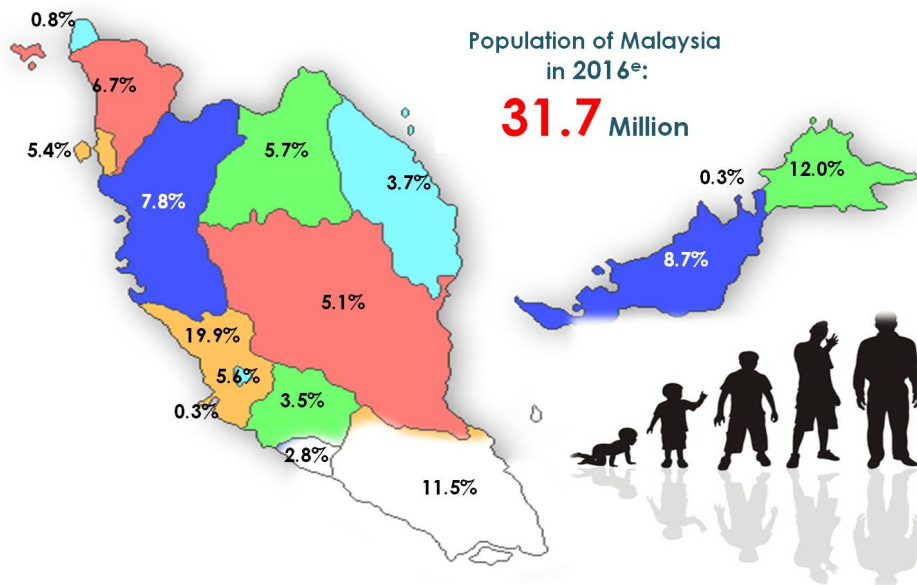

POPULATION OF MALAYSIA 2014-2016

ETHNIC COMPOSITION

Among Malaysian citizens, ethnic Bumiputera recorded the highest percentage with 68.6 per cent, followed by Chinese (23.4 %), Indians (7.0 %) and Others (1.0 %). The percentage of non-Malaysian citizen in 2016 was at 10.3 per cent out of total population in Malaysia.

POPULATION DISTRIBUTION BY ETHNIC GROUP, MALAYSIA, 2016^e

AGE STRUCTURE

Distribution of population by age groups in 2016 showed no major difference as compared with the year 2015. Population in group 0-14 years old decreased 0.4 percentage point at 2016 (24.5%) as compared to 2015 (24.9%).

Working age population, 15-64 years old, increased by 0.2 percentage point at 2016 as compared to 2015. Subsequently, population aged 65 years and above was also increased by 0.2 percentage points at the same period.

POPULATION COMPOSITION BY AGE GROUP AND MEDIAN AGE, MALAYSIA, 2014-2016

POPULATION DISTRIBUTION BY STATE, MALAYSIA, 2016^e

Selangor recorded the highest percentage of population in 2016 (19.9%) followed by Sabah (12.0%) and Johor (11.5%). While W.P. Labuan and W.P. Putrajaya recorded the smallest percentage of population with 0.3 per cent respectively.