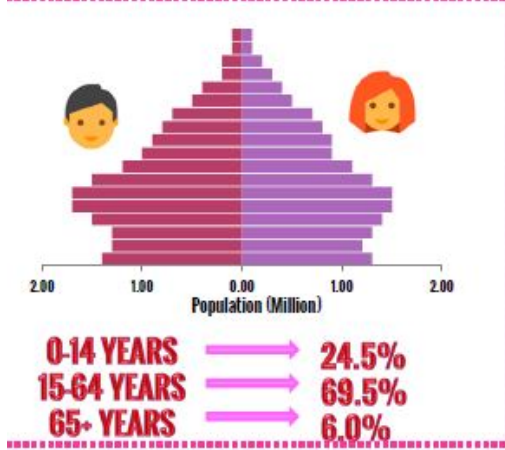

POPULATION DISTRIBUTION BY ETHNIC GROUP, MALAYSIA, 2016^e

AGE STRUCTURE

Distribution of population by age groups in 2016 showed no major difference as compared with the year 2015. Population in group 0-14 years old decreased 0.4 percentage point at 2016 (24.5%) as compared to 2015 (24.9%).

Working age population, 15-64 years old, increased by 0.2 percentage point at 2016 as compared to 2015. Subsequently, population aged 65 years and above was also increased by 0.2 percentage points at the same period.

POPULATION COMPOSITION BY AGE GROUP AND MEDIAN AGE, MALAYSIA, 2014-2016

POPULATION DISTRIBUTION BY STATE, MALAYSIA, 2016^e

Selangor recorded the highest percentage of population in 2016 (19.9%) followed by Sabah (12.0%) and Johor (11.5%). While W.P. Labuan and W.P. Putrajaya recorded the smallest percentage of population with 0.3 per cent respectively.

2016^e CURRENT POPULATION ESTIMATES

ANNUAL GROWTH RATE
1.5%

107
MALES PER 100 FEMALES
SEX RATIO

DEPENDENCY RATIO
44.0
PERSON TO THE 100 PERSONS IN THE WORKING AGE POPULATION (15-64 YEARS)

28.0
YEARS
MEDIAN AGE