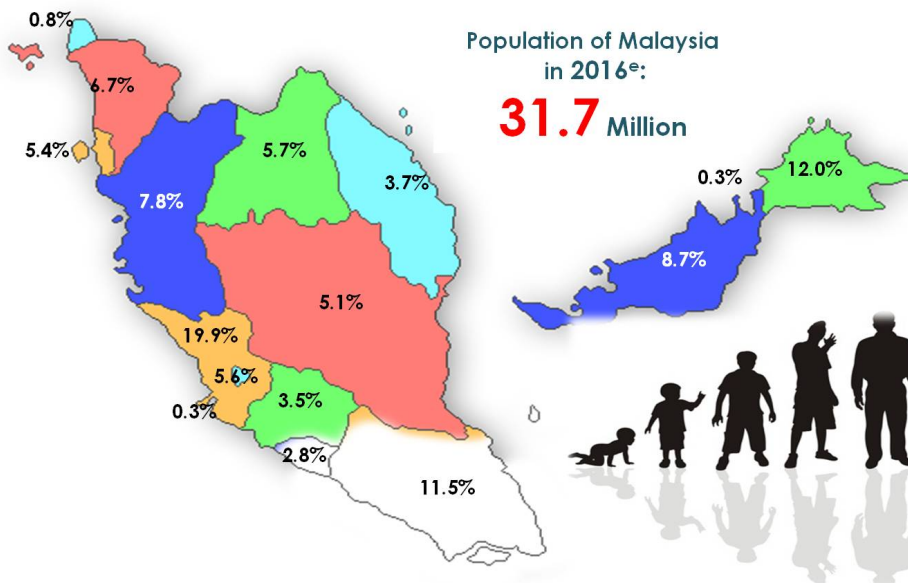

POPULATION OF MALAYSIA 2014-2016

ETHNIC COMPOSITION

Among Malaysian citizens, ethnic Bumiputera recorded the highest percentage with 68.6 per cent, followed by Chinese (23.4 %), Indians (7.0 %) and Others (1.0 %). The percentage of non-Malaysian citizen in 2016 was at 10.3 per cent out of total population in Malaysia.

POPULATION DISTRIBUTION BY ETHNIC GROUP, MALAYSIA, 2016^e

AGE STRUCTURE

Distribution of population by age groups in 2016 showed no major difference as compared with the year 2015. Population in group 0-14 years old decreased 0.4 percentage point at 2016 (24.5%) as compared to 2015 (24.9%).

Working age population, 15-64 years old, increased by 0.2 percentage point at 2016 as compared to 2015. Subsequently, population aged 65 years and above was also increased by 0.2 percentage points at the same period.

POPULATION COMPOSITION BY AGE GROUP AND MEDIAN AGE, MALAYSIA, 2014-2016

POPULATION DISTRIBUTION BY STATE, MALAYSIA, 2016^e

Selangor recorded the highest percentage of population in 2016 (19.9%) followed by Sabah (12.0%) and Johor (11.5%). While W.P. Labuan and W.P. Putrajaya recorded the smallest percentage of population with 0.3 per cent respectively.