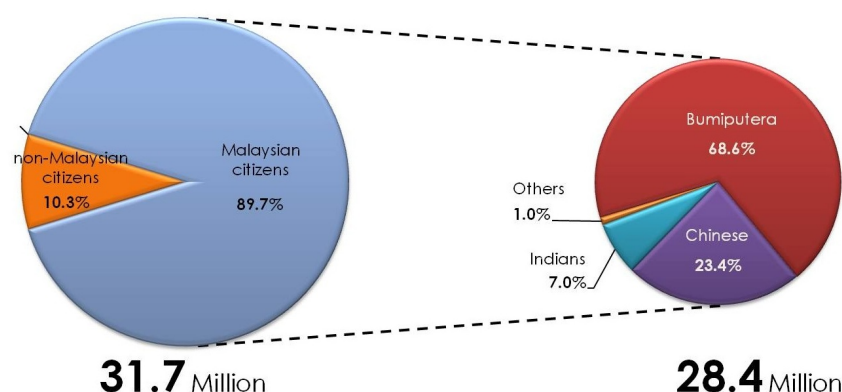

PRESS RELEASE
CURRENT POPULATION ESTIMATES, MALAYSIA, 2014-2016

POPULATION SIZE AND GROWTH

In 2016, total population of Malaysia is estimated at 31.7 million persons, an increase of 0.5 million persons as compared to 31.2 million persons in 2015 with 1.5 per cent population growth rate for the same period.

POPULATION OF MALAYSIA 2014-2016

ETHNIC COMPOSITION

Among Malaysian citizens, ethnic Bumiputera recorded the highest percentage with 68.6 per cent, followed by Chinese (23.4 %), Indians (7.0 %) and Others (1.0 %). The percentage of non-Malaysian citizen in 2016 was at 10.3 per cent out of total population in Malaysia.

POPULATION DISTRIBUTION BY ETHNIC GROUP, MALAYSIA, 2016^e

AGE STRUCTURE

Distribution of population by age groups in 2016 showed no major difference as compared with the year 2015. Population in group 0-14 years old decreased 0.4 percentage point at 2016 (24.5%) as compared to 2015 (24.9%).

Working age population, 15-64 years old, increased by 0.2 percentage point at 2016 as compared to 2015. Subsequently, population aged 65 years and above was also increased by 0.2 percentage points at the same period.