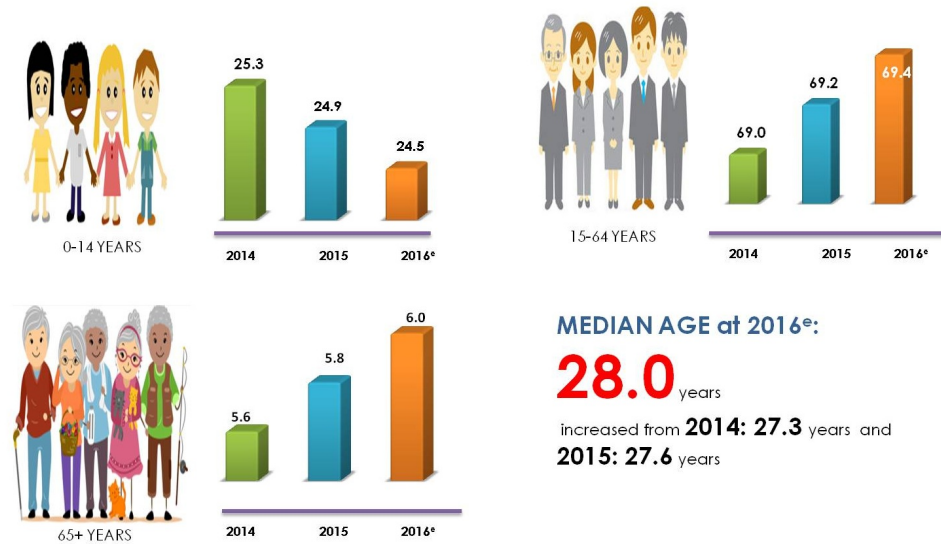

AGE STRUCTURE

Distribution of population by age groups in 2016 showed no major difference as compared with the year 2015. Population in group 0-14 years old decreased 0.4 percentage point at 2016 (24.5%) as compared to 2015 (24.9%).

Working age population, 15-64 years old, increased by 0.2 percentage point at 2016 as compared to 2015. Subsequently, population aged 65 years and above was also increased by 0.2 percentage points at the same period.

POPULATION COMPOSITION BY AGE GROUP AND MEDIAN AGE, MALAYSIA, 2014-2016