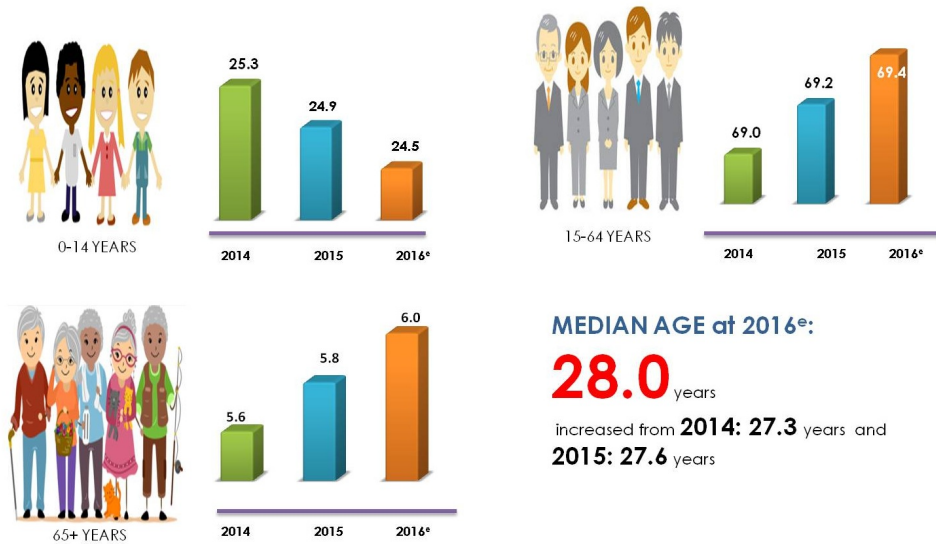

AGE STRUCTURE

Distribution of population by age groups in 2016 showed no major difference as compared with the year 2015. Population in group 0-14 years old decreased 0.4 percentage point at 2016 (24.5%) as compared to 2015 (24.9%).

Working age population, 15-64 years old, increased by 0.2 percentage point at 2016 as compared to 2015. Subsequently, population aged 65 years and above was also increased by 0.2 percentage points at the same period.

POPULATION COMPOSITION BY AGE GROUP AND MEDIAN AGE, MALAYSIA, 2014-2016