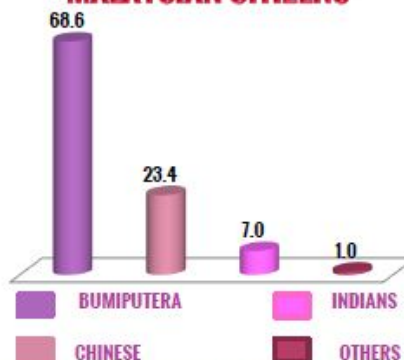

POPULATION OF MALAYSIA 2014-2016

ETHNIC COMPOSITION

Among Malaysian citizens, ethnic Bumiputera recorded the highest percentage with 68.6 per cent, followed by Chinese (23.4 %), Indians (7.0 %) and Others (1.0 %). The percentage of non-Malaysian citizen in 2016 was at 10.3 per cent out of total population in Malaysia.

POPULATION COMPOSITION BY AGE GROUP AND MEDIAN AGE, MALAYSIA, 2014-2016

POPULATION DISTRIBUTION BY STATE, MALAYSIA, 2016^e

Selangor recorded the highest percentage of population in 2016 (19.9%) followed by Sabah (12.0%) and Johor (11.5%). While W.P. Labuan and W.P. Putrajaya recorded the smallest percentage of population with 0.3 per cent respectively.

2016^e CURRENT POPULATION ESTIMATES

^e Estimates

ESTIMATES

ANNUAL GROWTH RATE
1.5%

107
MALES PER 100 FEMALES
SEX RATIO

DEPENDENCY RATIO
44.0
PERSON TO THE 100 PERSONS
IN THE WORKING AGE
POPULATION (15-64 YEARS)

28.0
YEARS
MEDIAN AGE

0-14 YEARS → **24.5%**
15-64 YEARS → **69.5%**
65+ YEARS → **6.0%**

% ETHNIC GROUP OF MALAYSIAN CITIZENS

Further information can be obtained from website www.statistics.gov.my

*Note:
^e Estimates