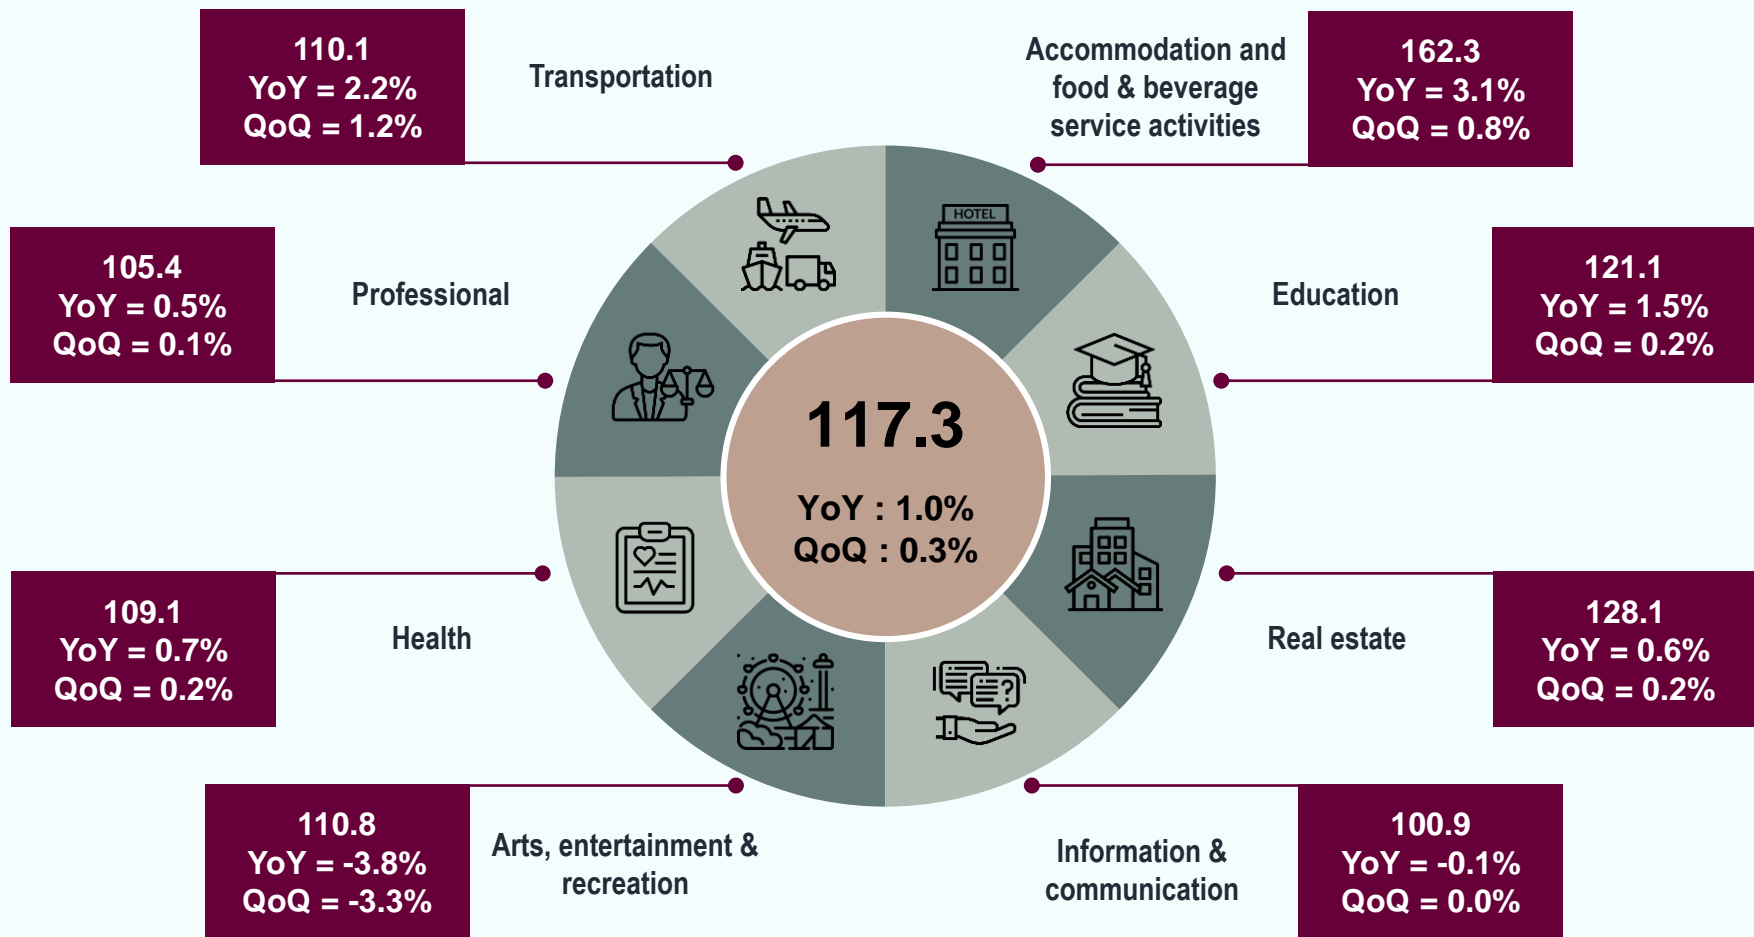

MINISTRY OF ECONOMY
DEPARTMENT OF STATISTICS MALAYSIA

SERVICES PRODUCER PRICE INDEX (SPPI) Q4 2025

SPPI increased by 1.0% in Q4 2025

Source: Services Producer Price Index (2010=100), Fourth Quarter 2025, Department of Statistics Malaysia

Note: YoY = Year On Year
QoQ = Quarter On Quarter

@StatsMalaysia

BANI 26
BANI EKONOMI 2026
DATA NADI EKONOMI RAKYAT

MALAYSIA MADANI
kesejahteraan

ODIN
2024-2025
OPEN DATA INVENTORY
MALAYSIA
NUMBER ONE
IN THE WORLD

20 OCTOBER
2025
20 October

SUSTAINABLE DEVELOPMENT GOALS
MALAYSIA
2016 - 2030