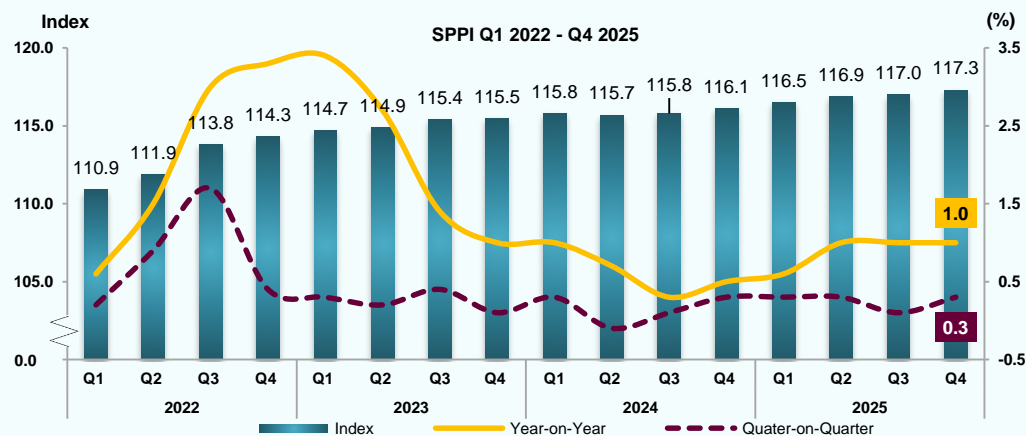

MINISTRY OF ECONOMY
DEPARTMENT OF STATISTICS MALAYSIA

SERVICES PRODUCER PRICE INDEX (SPPI) Q4 2025

SPPI increased by 1.0% in Q4 2025

Source: Services Producer Price Index (2010=100), Fourth Quarter 2025, Department of Statistics Malaysia

Note: YoY = Year On Year
QoQ = Quarter On Quarter

@StatsMalaysia

BANI 26
BANI EKONOMI 2026
DATA NADI EKONOMI RAKYAT

MALAYSIA MADANI
kesejahteraan

ODIN
2024-2025
OPEN DATA INVENTORY
MALAYSIA
NUMBER ONE
IN THE WORLD