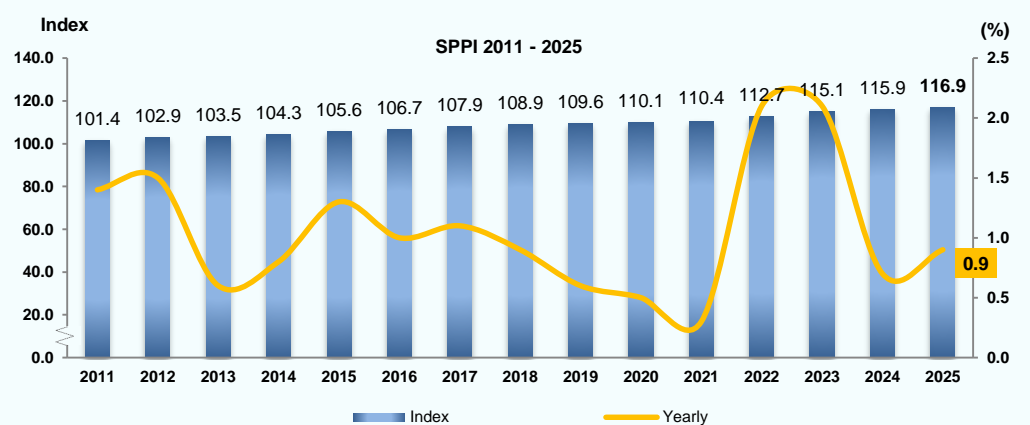

MINISTRY OF ECONOMY
DEPARTMENT OF STATISTICS MALAYSIA

SERVICES PRODUCER PRICE INDEX (SPPI) Q4 2025

SPPI increased by 1.0% in Q4 2025

Source: Services Producer Price Index (2010=100), Fourth Quarter 2025, Department of Statistics Malaysia

Note: YoY = Year On Year
QoQ = Quarter On Quarter

@StatsMalaysia

BANI 26
BANI EKONOMI 2026
DATA NADI EKONOMI RAKYAT

MALAYSIA MADANI
kesejahteraan

ODIN
2024-2025
OPEN DATA INVENTORY
MALAYSIA
NUMBER ONE
IN THE WORLD