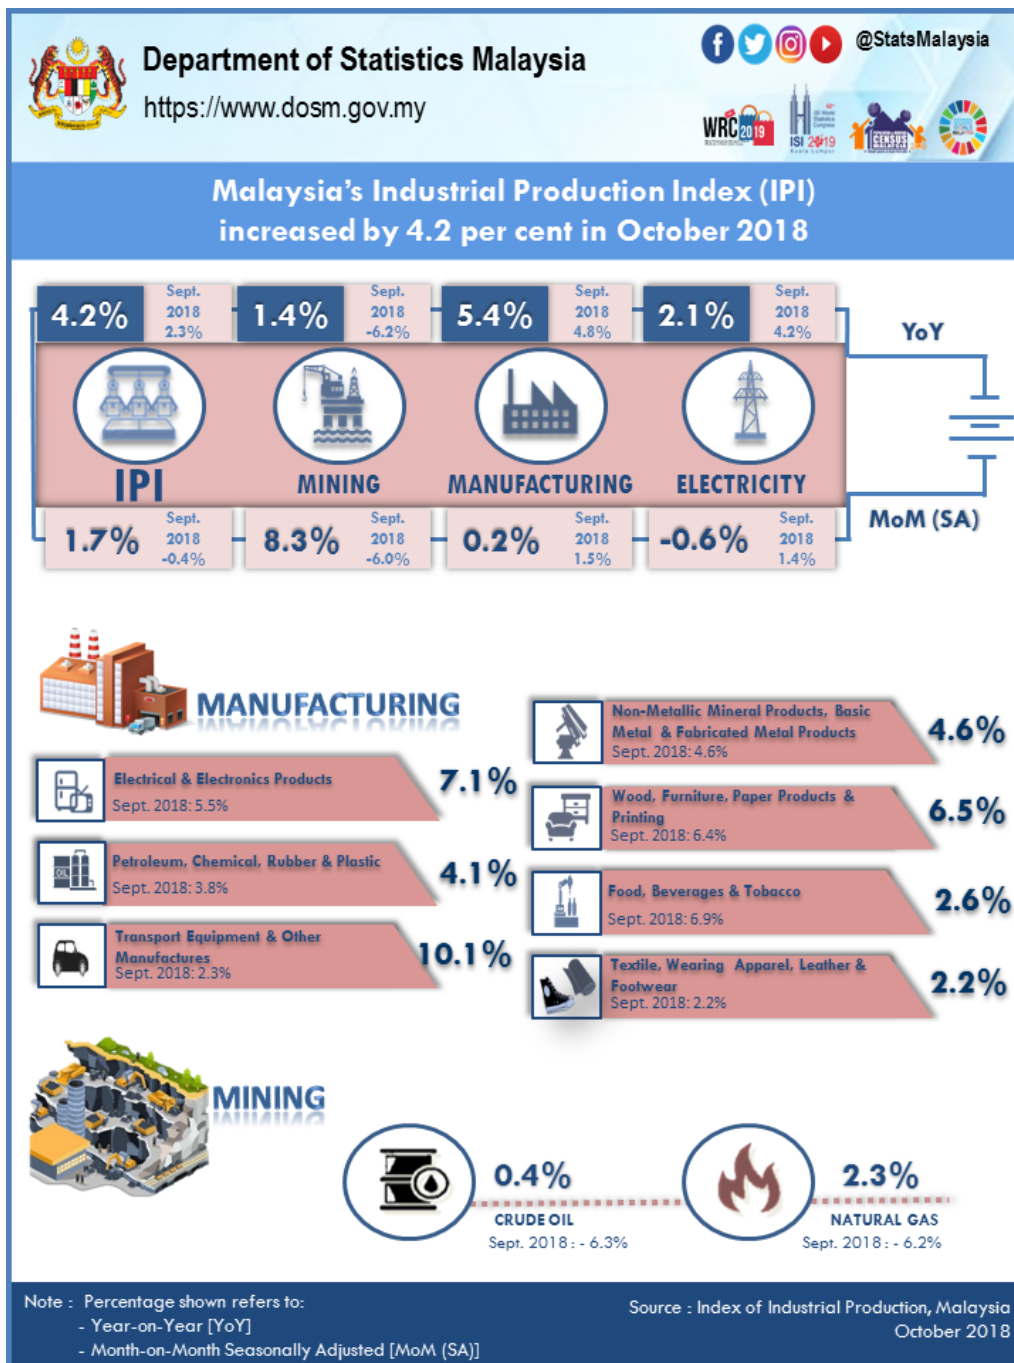

MINISTRY OF ECONOMY
DEPARTMENT OF STATISTICS MALAYSIA

INDEX OF INDUSTRIAL PRODUCTION, MALAYSIA OCTOBER 2018

Malaysia's Industrial Production Index (IPI) increased by 4.2 per cent in October 2018

The Industrial Production Index (IPI) increased by **4.2 per cent** in October 2018 as compared with the same month of the previous year. The growth in October 2018 was supported by the increase in all indices: Manufacturing (**5.4%**), Electricity (**2.1%**) and Mining (**1.4%**).

On a yearly basis, the Manufacturing sector index increased by **5.4 per cent** in October 2018 after recording a growth of 4.8 per cent in September 2018. The main sub - sectors that propel growth in October 2018 were: Transport Equipment and Other Manufactures Products (**10.1%**), Electrical and Electronics Products (**7.1%**) and Petroleum, Chemical, Rubber and Plastic Products (**4.1%**).

The Mining sector index recorded an increase of **1.4 per cent** in October 2018 as compared to the same period of the previous year. The increase was contributed by the growth in Natural Gas index (**2.3%**) and Crude Oil index (**0.4%**).