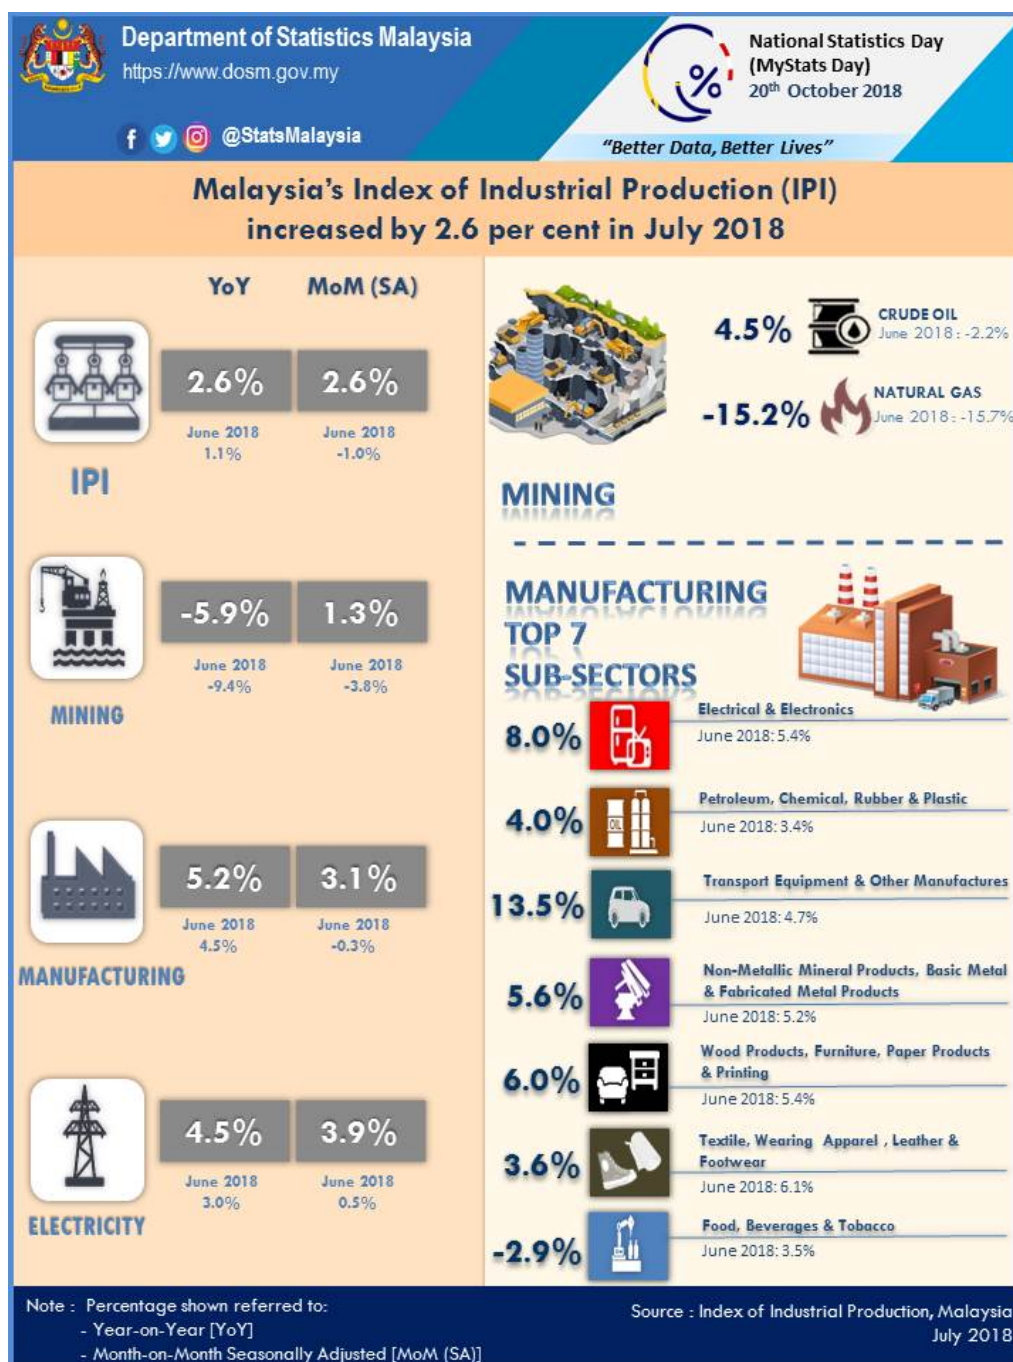

MINISTRY OF ECONOMY
DEPARTMENT OF STATISTICS MALAYSIA

INDEX OF INDUSTRIAL PRODUCTION, MALAYSIA JULY 2018

Malaysia's Industrial Production Index (IPI) increased by 2.6 per cent in July 2018

The Industrial Production Index (IPI) increased by **2.6 per cent** in July 2018 as compared with the same

month of the previous year. The growth in July 2018 was supported by an increase in the index of Manufacturing (**5.2%**) and the index of Electricity (**4.5%**). Meanwhile, the index of Mining recorded a decline of **5.9 per cent** (June 2018: -9.4%).

The Manufacturing sector output increased by **5.2 per cent** in July 2018 after recording a growth of 4.5 per cent in June 2018. The major sub-sectors which recorded an increase in July 2018 were: Electrical and Electronic Equipment Products (**8.0%**), Petroleum, Chemical, Rubber and Plastic Products (**4.0%**) and Transport Equipment and Other Manufactures Products (**13.5%**).

The Mining sector output registered a decline of **5.9 per cent** in July 2018 as compared to the same period of the previous year. The decline was contributed by the decrease in the Natural Gas Index (**-15.2%**). Meanwhile the Crude Oil Index increased by **4.5 per cent**.